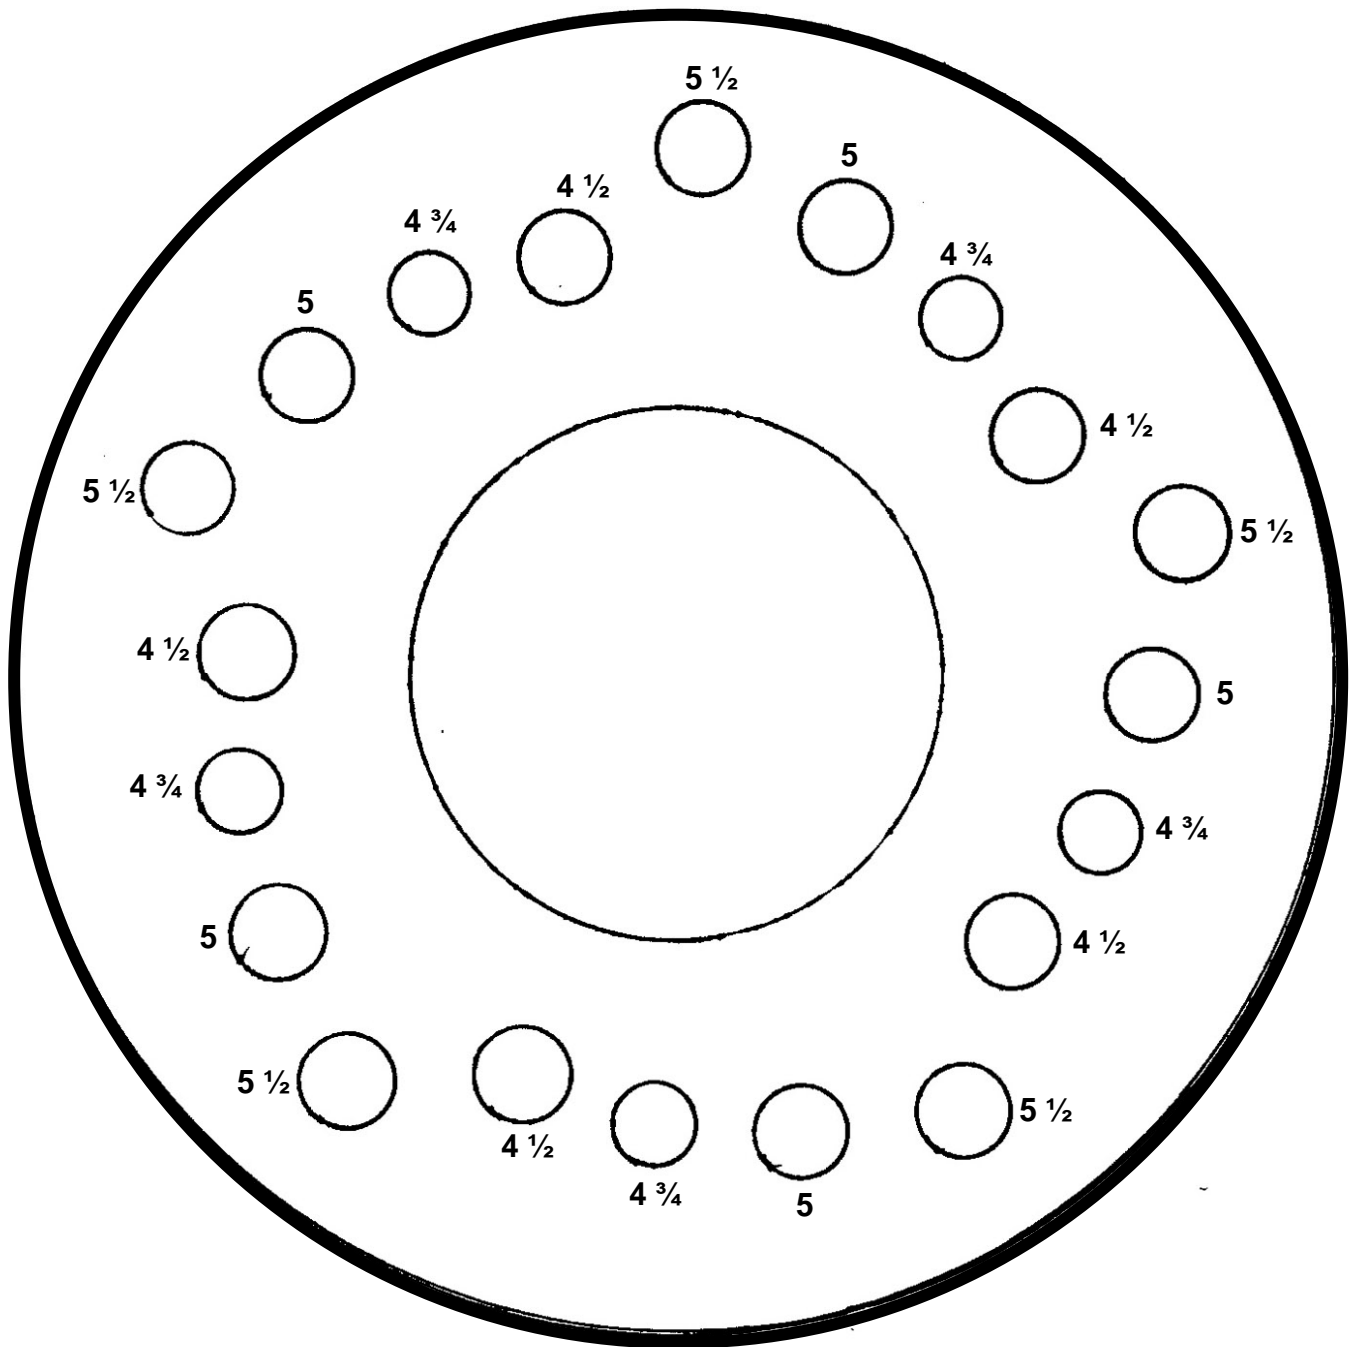

5-STUD CIRCLE TEMPLATE

CIRCLE DIAMETER 6-7/8 INCHES
PRINT AT 100%